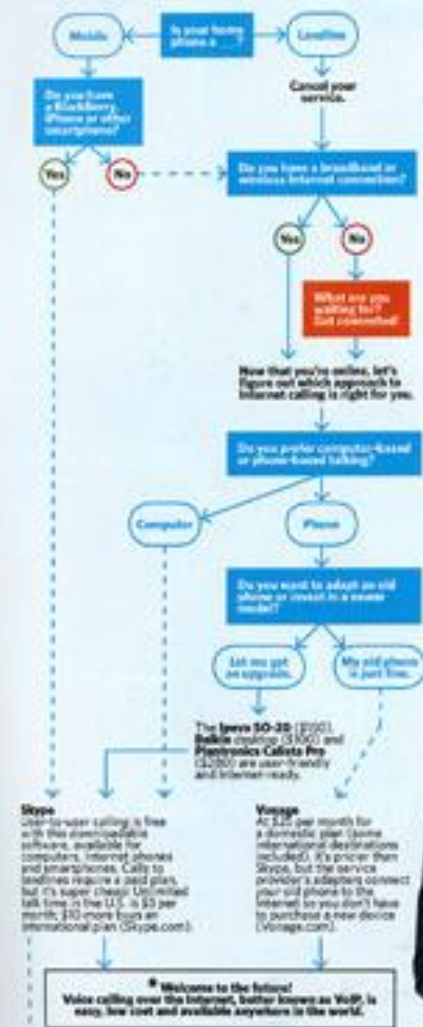

WORD

Into the VoIP*

A Step-by-Step Guide to Placing Cheap Calls Over the Internet

High|Low: Mirrors

Each HIGH Captain's mirror from BDDW features a distressed-leather, wood-lined frame and a bronze hanging puck and takes at least a week to handcraft (20 3/4" dia, $1,500; BDDW.com). With its iron trim and polished nickel accents, Arteriors Home's LOW Expedition mirror is more budget-friendly (17" dia, $400; ArteriorsHome.com). —Lenora Jane Estes